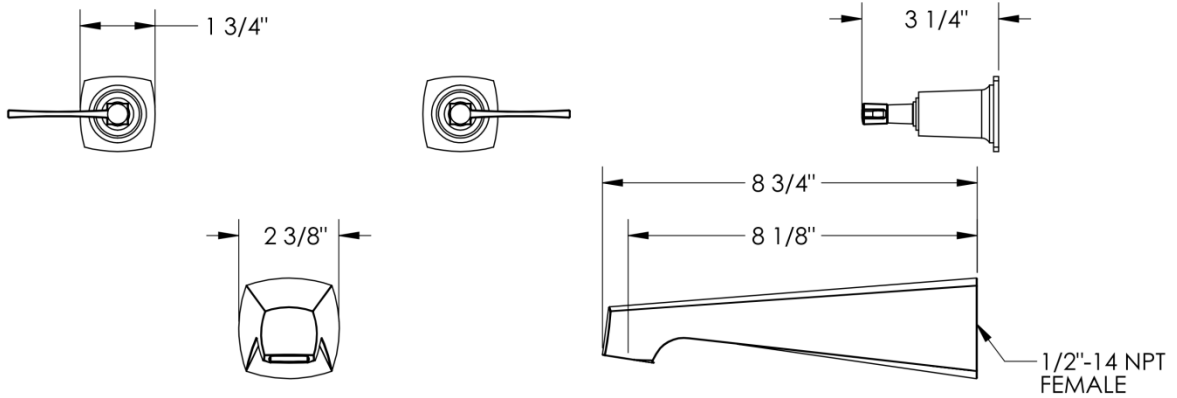

115-5-MZ4

Wall Mounted Tub Set

Meets the applicable requirements of ASME A112.18.1-2005/CSA B125.1-05, entitled "Plumbing Supply Fittings"

WATERMARK DESIGNS 7/27/2017

350 Dewitt Ave Brooklyn NY 11207 USA T 718 257 2800 F 718 257 2144 info@watermark-designs.com